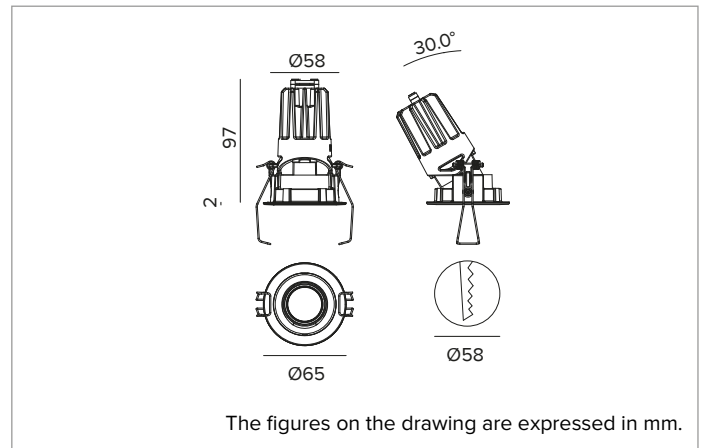

1T8457EL | CTEVO ARCHITECTURAL 58

Adjustable recessed LED projector in a trim version

	4000K	H(m)	D(m)	Emax(lx)		
	Ra90			53°		
Fixture Power	10W	1	0.99	1285		
Source Flux	1266lm	2	1.99	321		
Fixture Flux	926lm	3	2.98	143		
Efficacy	95lm/W	4	3.98	80		
TS1336	Imax=1022cd/klm	Imax	1294cd	5	4.97	51

CCT nominal: 4000K

Lifetime (L80/B10): >50000h tq +25°C

ILLUMINOTECHNICAL CHARACTERISTICS

WFL Version - a moulded white plastic optical holder with convex faceted highly reflective anodised aluminium precision optics, a holographic diffusion filter and a black silicone cut off ring. UGR<19 (EN 12464-1).

Optic: REFLECTOR

Beam angles: WFL

Optical efficiency: 73%

Fixture flux: 926lm

Luminous efficacy: 95lm/W

Photobiological safety: Compliant with RG1 low risk group

MECHANICAL CHARACTERISTICS

Moulded white plastic optic holder and die-cast aluminium heat sink in black color. White colour cover. The optical unit can be adjusted up to 30° on the vertical plane. Trim version with an integrated white ring.